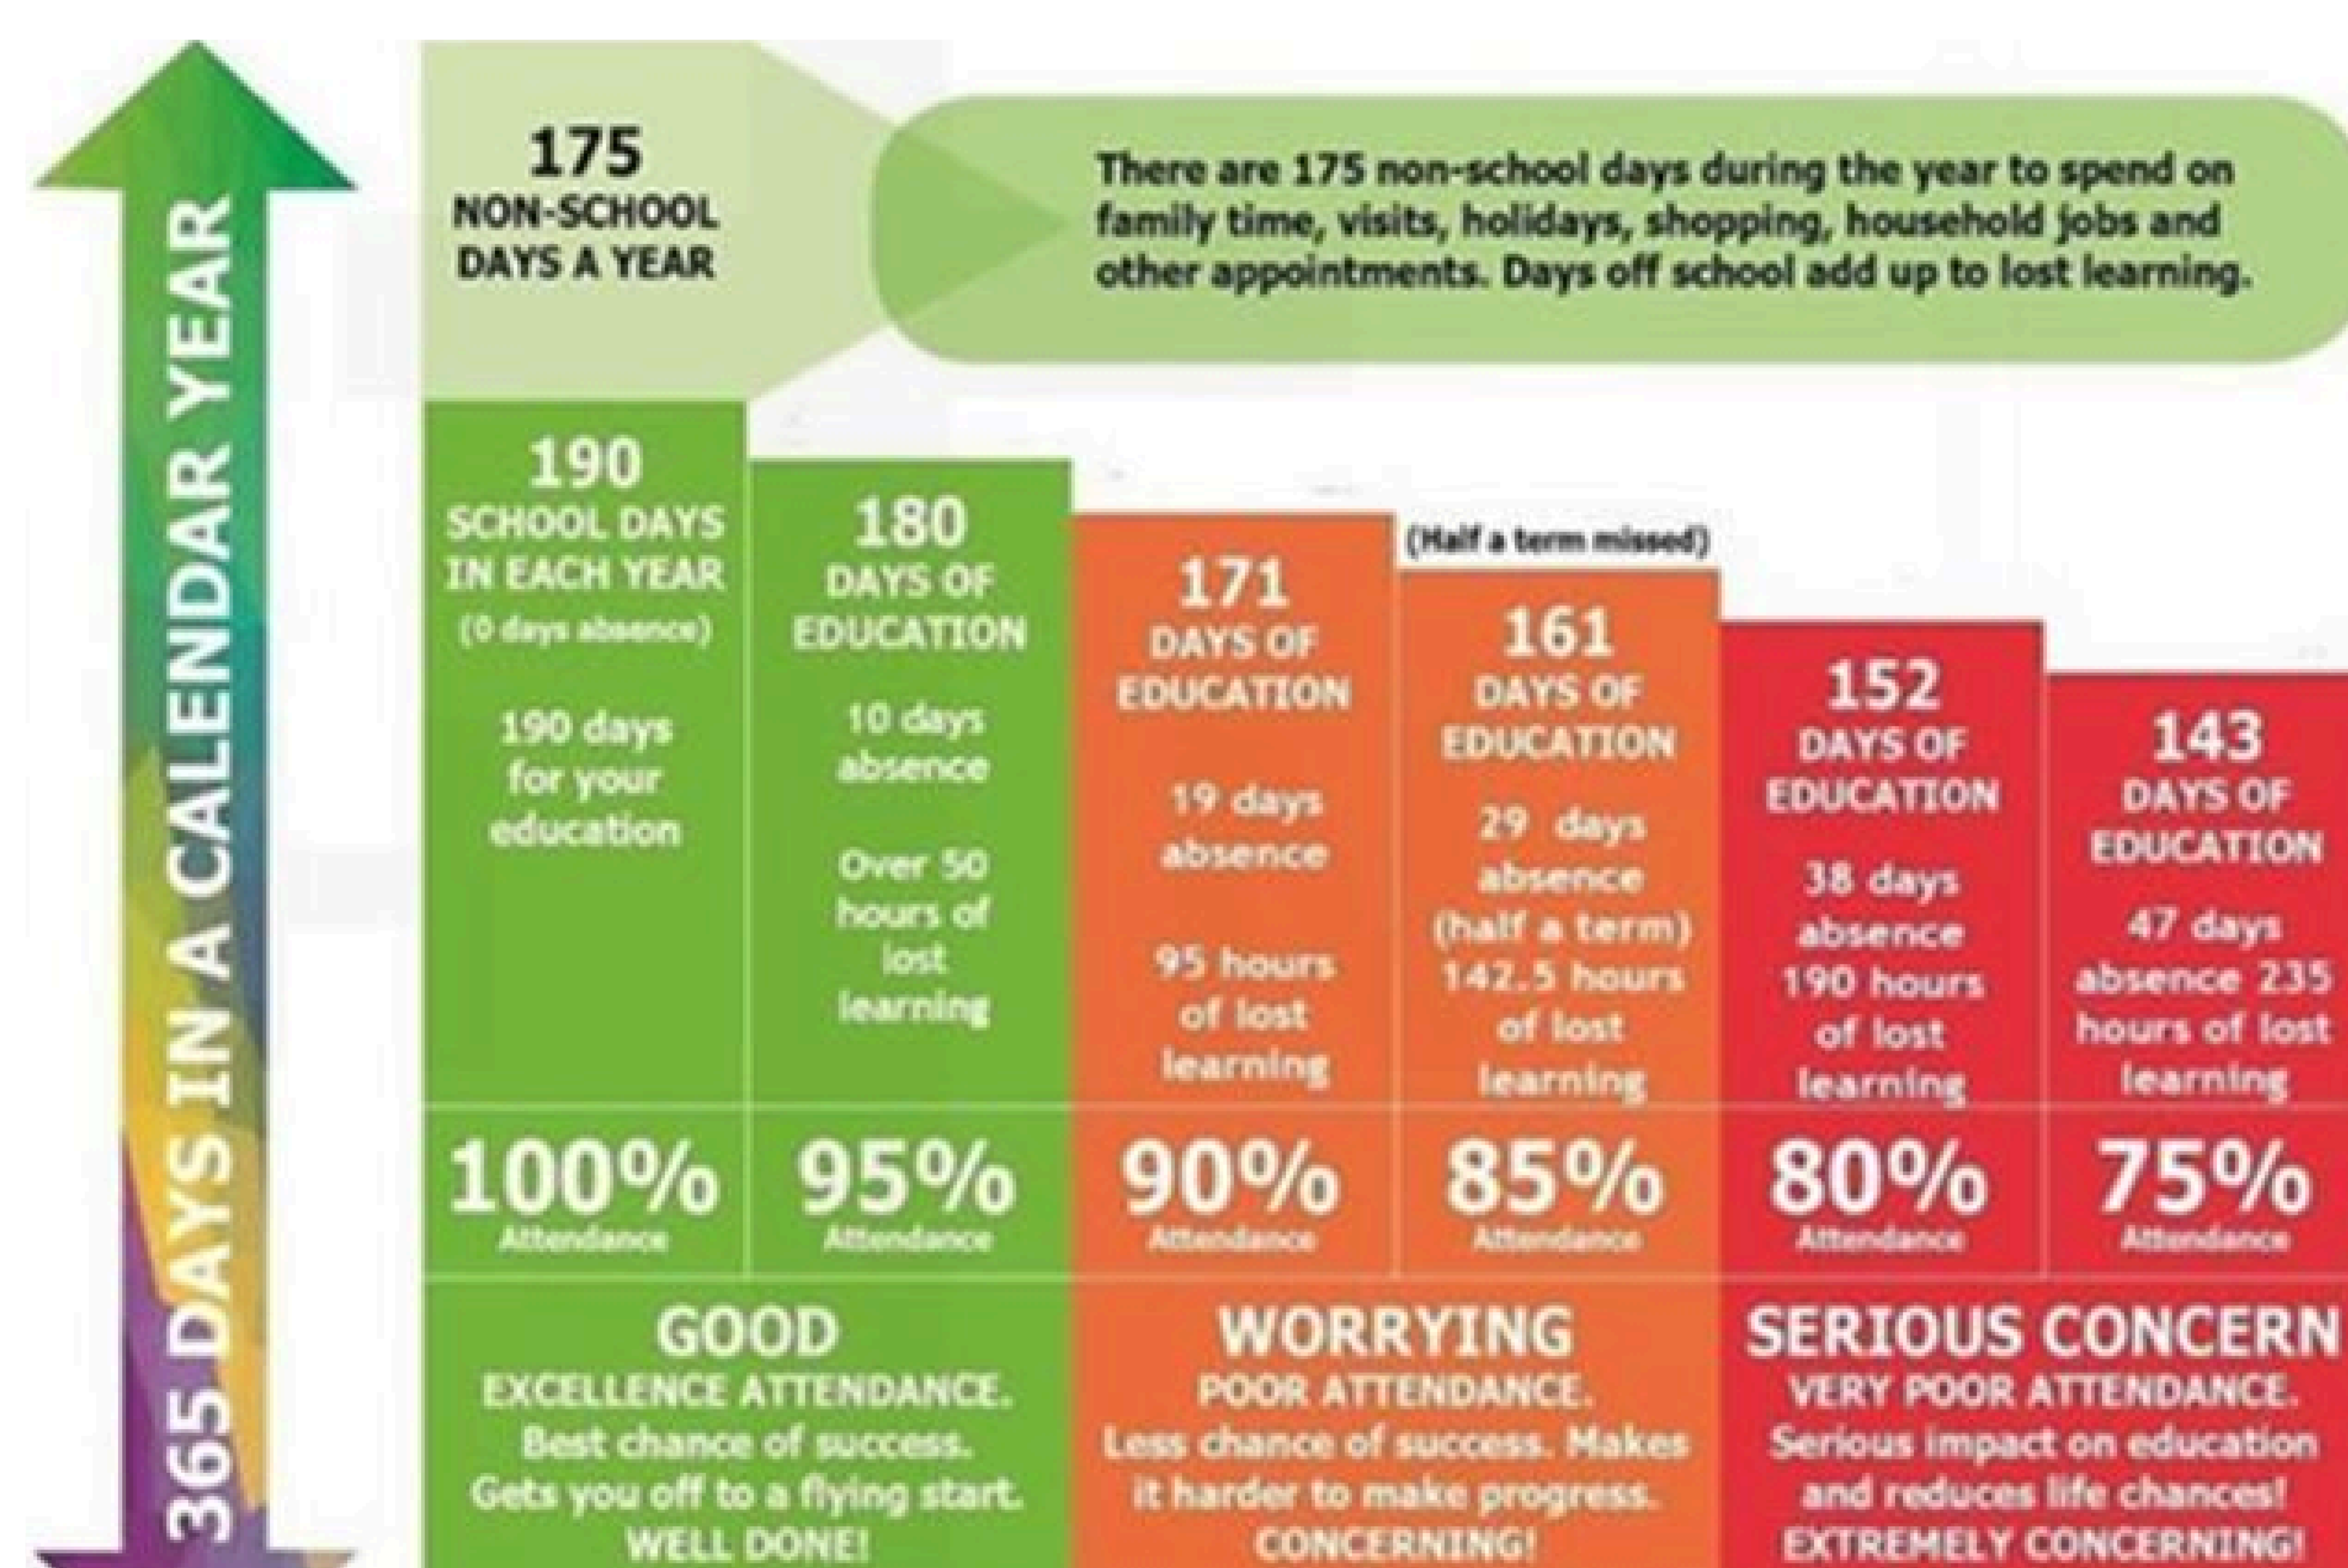

Newsletter

W/E 27/03/2026

Curiosity | Resilience | Individuality | Compassion |
Responsibility | Growth

Attendance

Good attendance is fundamental to a successful and fulfilling school experience. We believe that the most important factor in promoting attendance is the development of positive attitudes towards school and learning. To support this, we actively promote attendance and punctuality for all our pupils through a variety of weekly, termly, and annual awards and incentives.